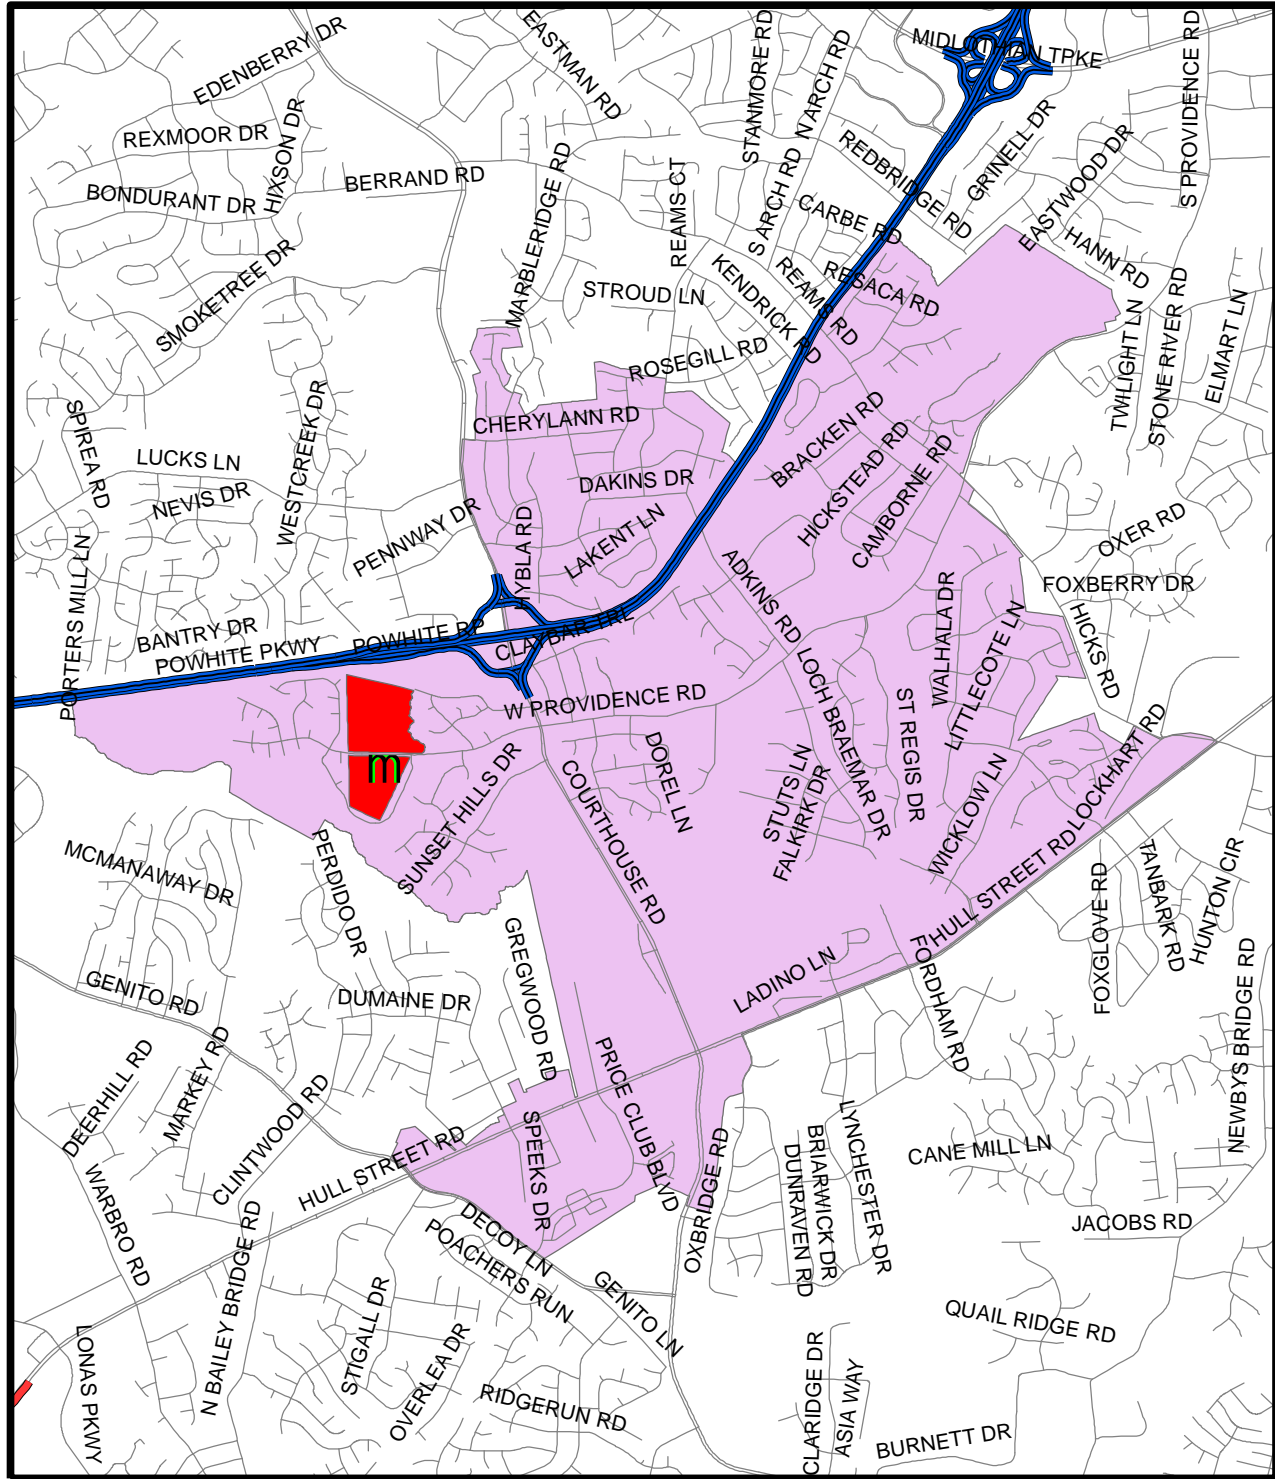

Providence Elementary School Boundary Approved For 2004-05

Legend

- Powwhite Parkway
- Route 288
- I-95 & I-295
- Railroads
- Streets
- School Location
- Parcel
- Boundary

Prepared by the Chesterfield County Public Schools Planning Department.